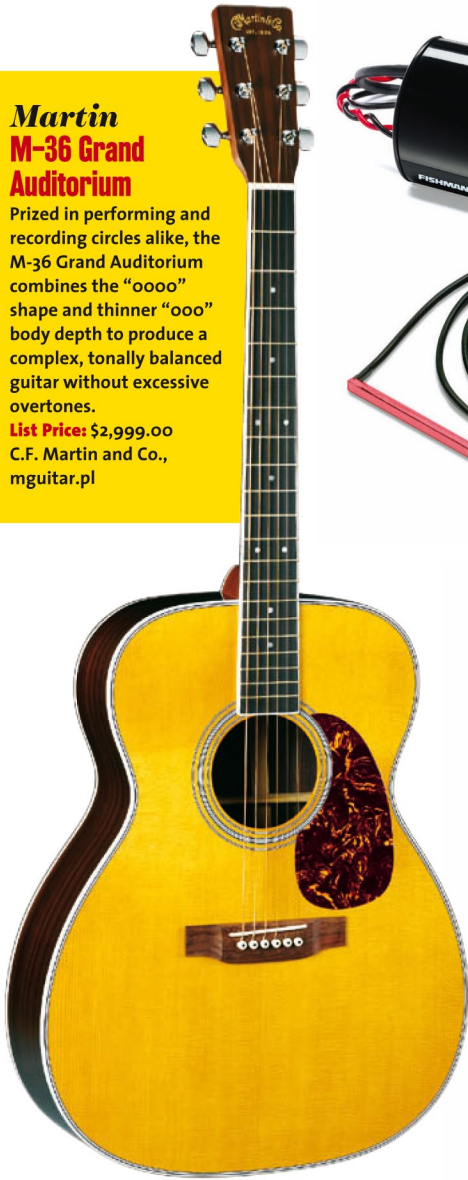

KNOCK ON WOOD

GUITAR WORLD'S TOP GEAR PICKS FOR ACOUSTIC GUITAR PLAYERS

Martin M-36 Grand Auditorium

Prized in performing and recording circles alike, the M-36 Grand Auditorium combines the "ooo" shape and thinner "ooo" body depth to produce a complex, tonally balanced guitar without excessive overtones.

List Price: \$2,999.00
C.F. Martin and Co.,
mguitar.pl

Fishman Matrix Infinity active preamp

Fishman's Matrix Infinity active preamp has been completely redesigned to deliver transparent tone and crystal-clear string response. The system includes the Acoustic Matrix undersaddle pickup and features sound-hole-mounted volume and tone controls that allow fast and easy adjustments and do not detract from the beauty of the instrument. Plus, switchable voicing allows the Matrix Infinity to accommodate all guitar body sizes and performance situations.

List Price: \$209.95; MAP: \$139.95
Fishman Acoustic Amplification, fishman.com

D-TAR Mama Bear acoustic guitar preamp

Acoustic guitar pickups lack the sensitivity to deliver the complexity of acoustic tone. D-TAR's Mama Bear acoustic guitar preamp takes your guitar into the digital realm. First it neutralizes the sound of your pickup, then it restores the natural body resonance, allowing your acoustic guitar to sound like itself, only louder.

List Price: \$499.00
Duncan Turner Acoustic Research, d-tar.com

D-TAR Wave-Length pickup with Load 'N Lock battery access

This system is built around the Wave-Length pickup, which combines a thin, piezo transducer with a high-headroom, 18-volt, low-noise preamp. The Load 'N Lock access system allows quick and easy AA battery changes. Just unscrew the endpin, remove the old batteries and pop in the new ones.